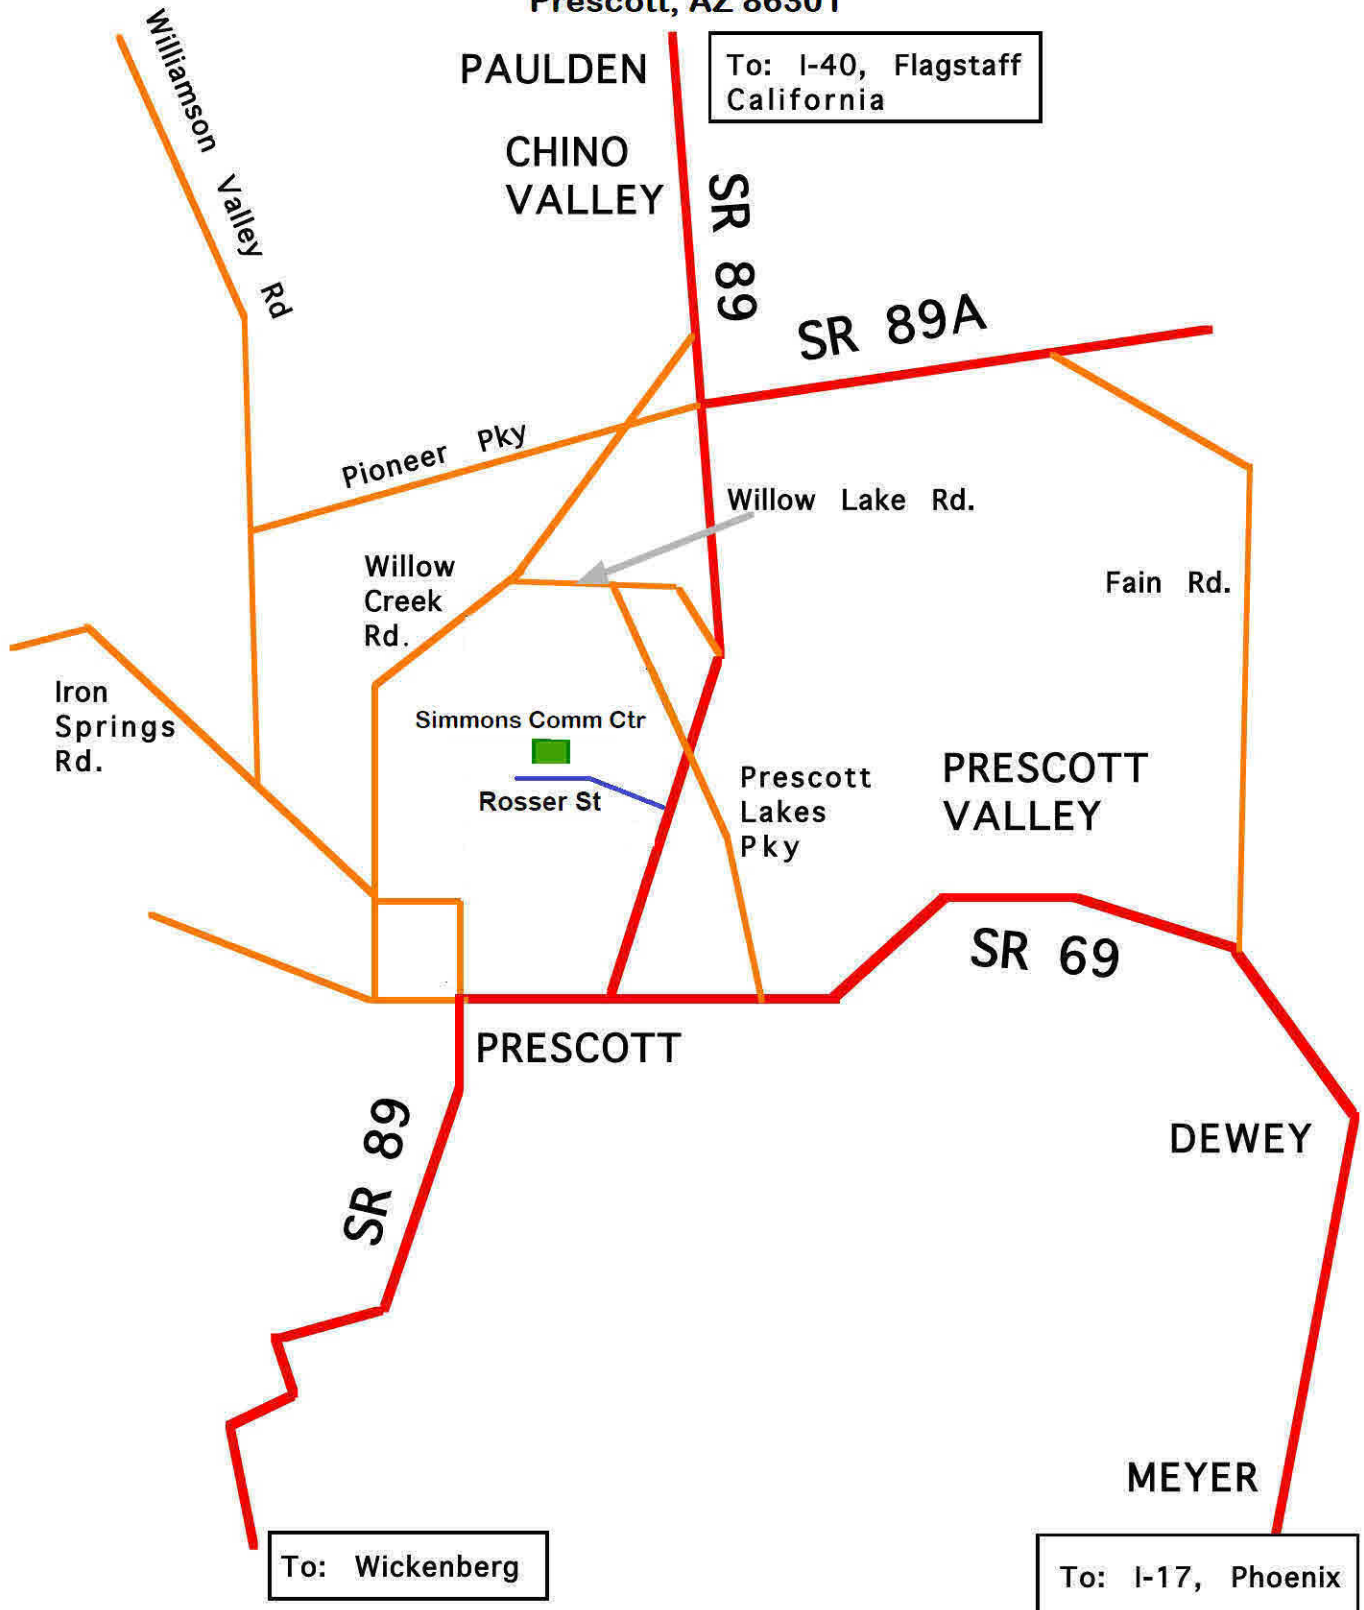

CENTRAL ARIZONA MODEL RAILROAD CLUB

Meeting Location

Rowle B. Simmons Community Center
1280 E Rosser Street
Prescott, AZ 86301

To: I-40, Flagstaff
California

To: Wickenburg

To: I-17, Phoenix